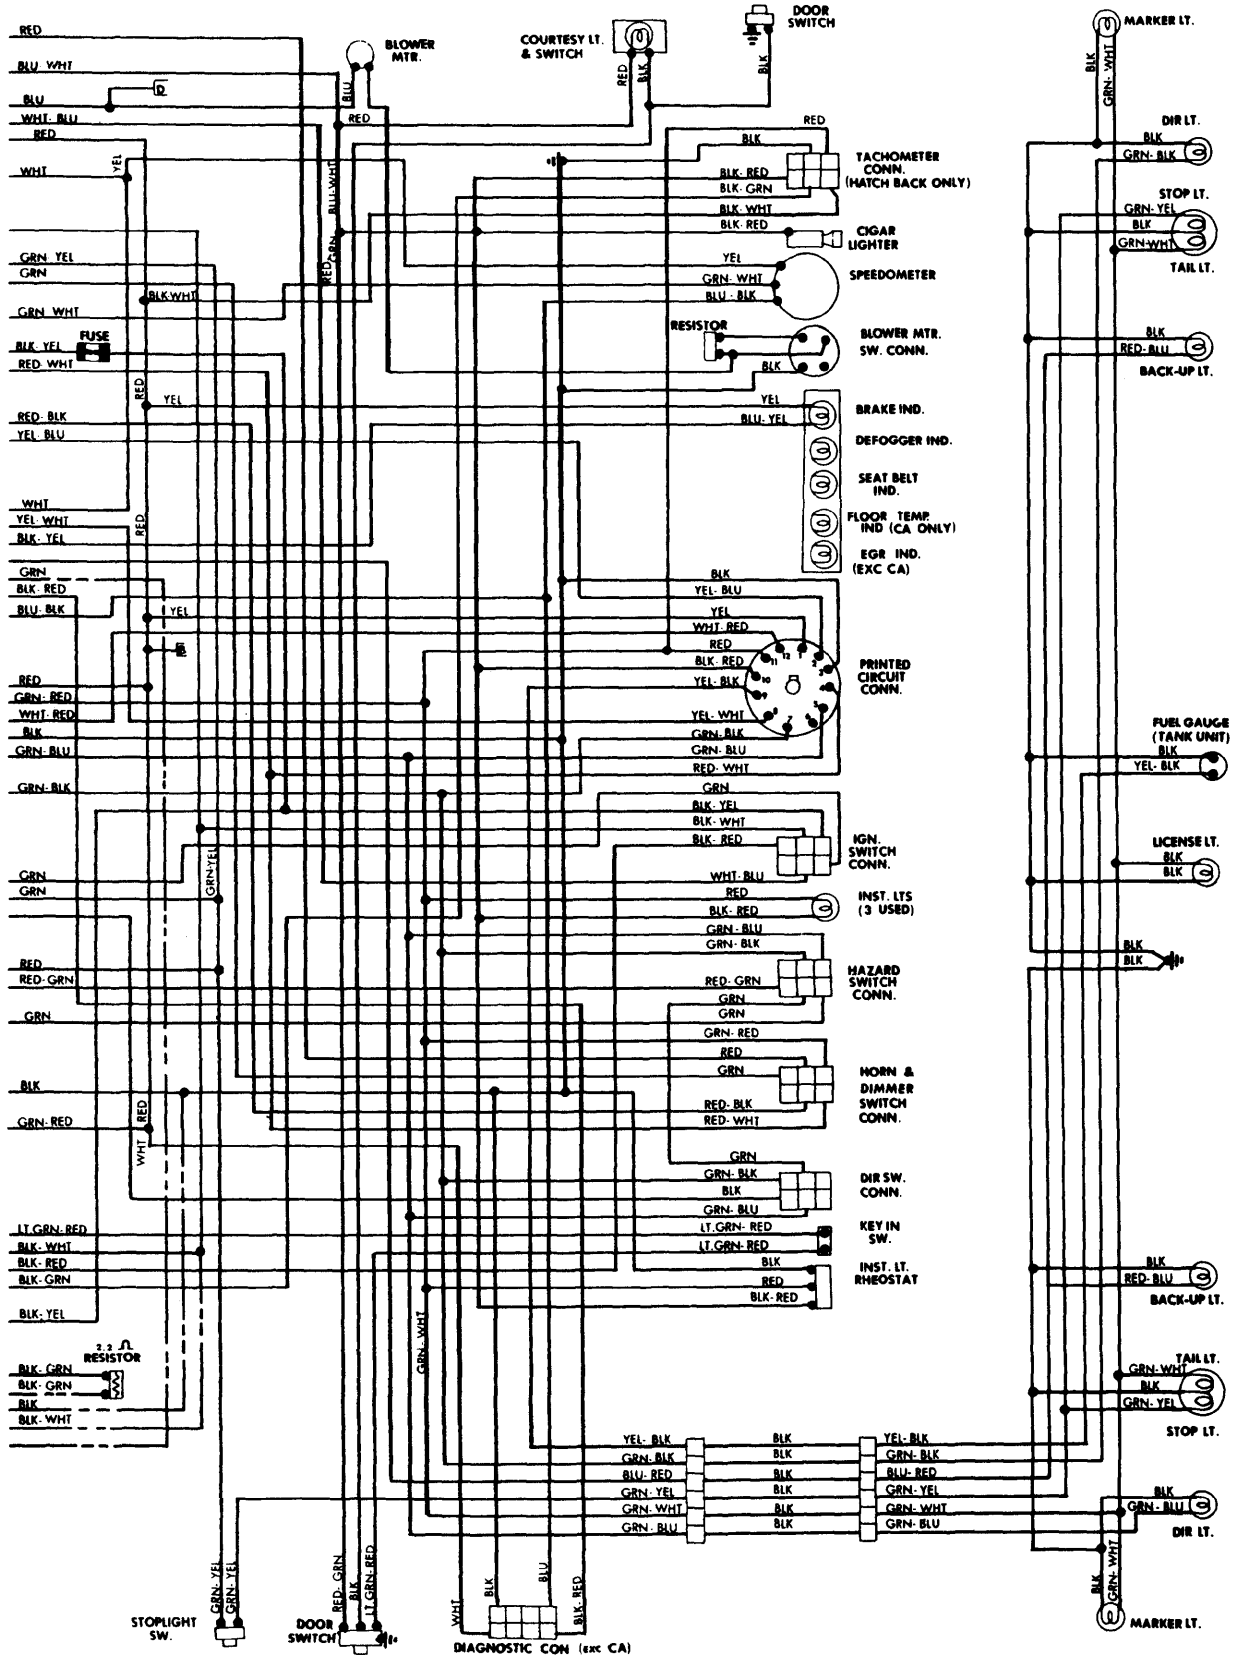

1976 Datsun

**LEGEND
ACCESSORY POWER FEED**

- B. SEAT BELT WARNING SYSTEM
- C. REAR WINDOW DEFROSTER (GRID)
- D. WIPER/WASHER SYSTEM (WINDSHIELD)