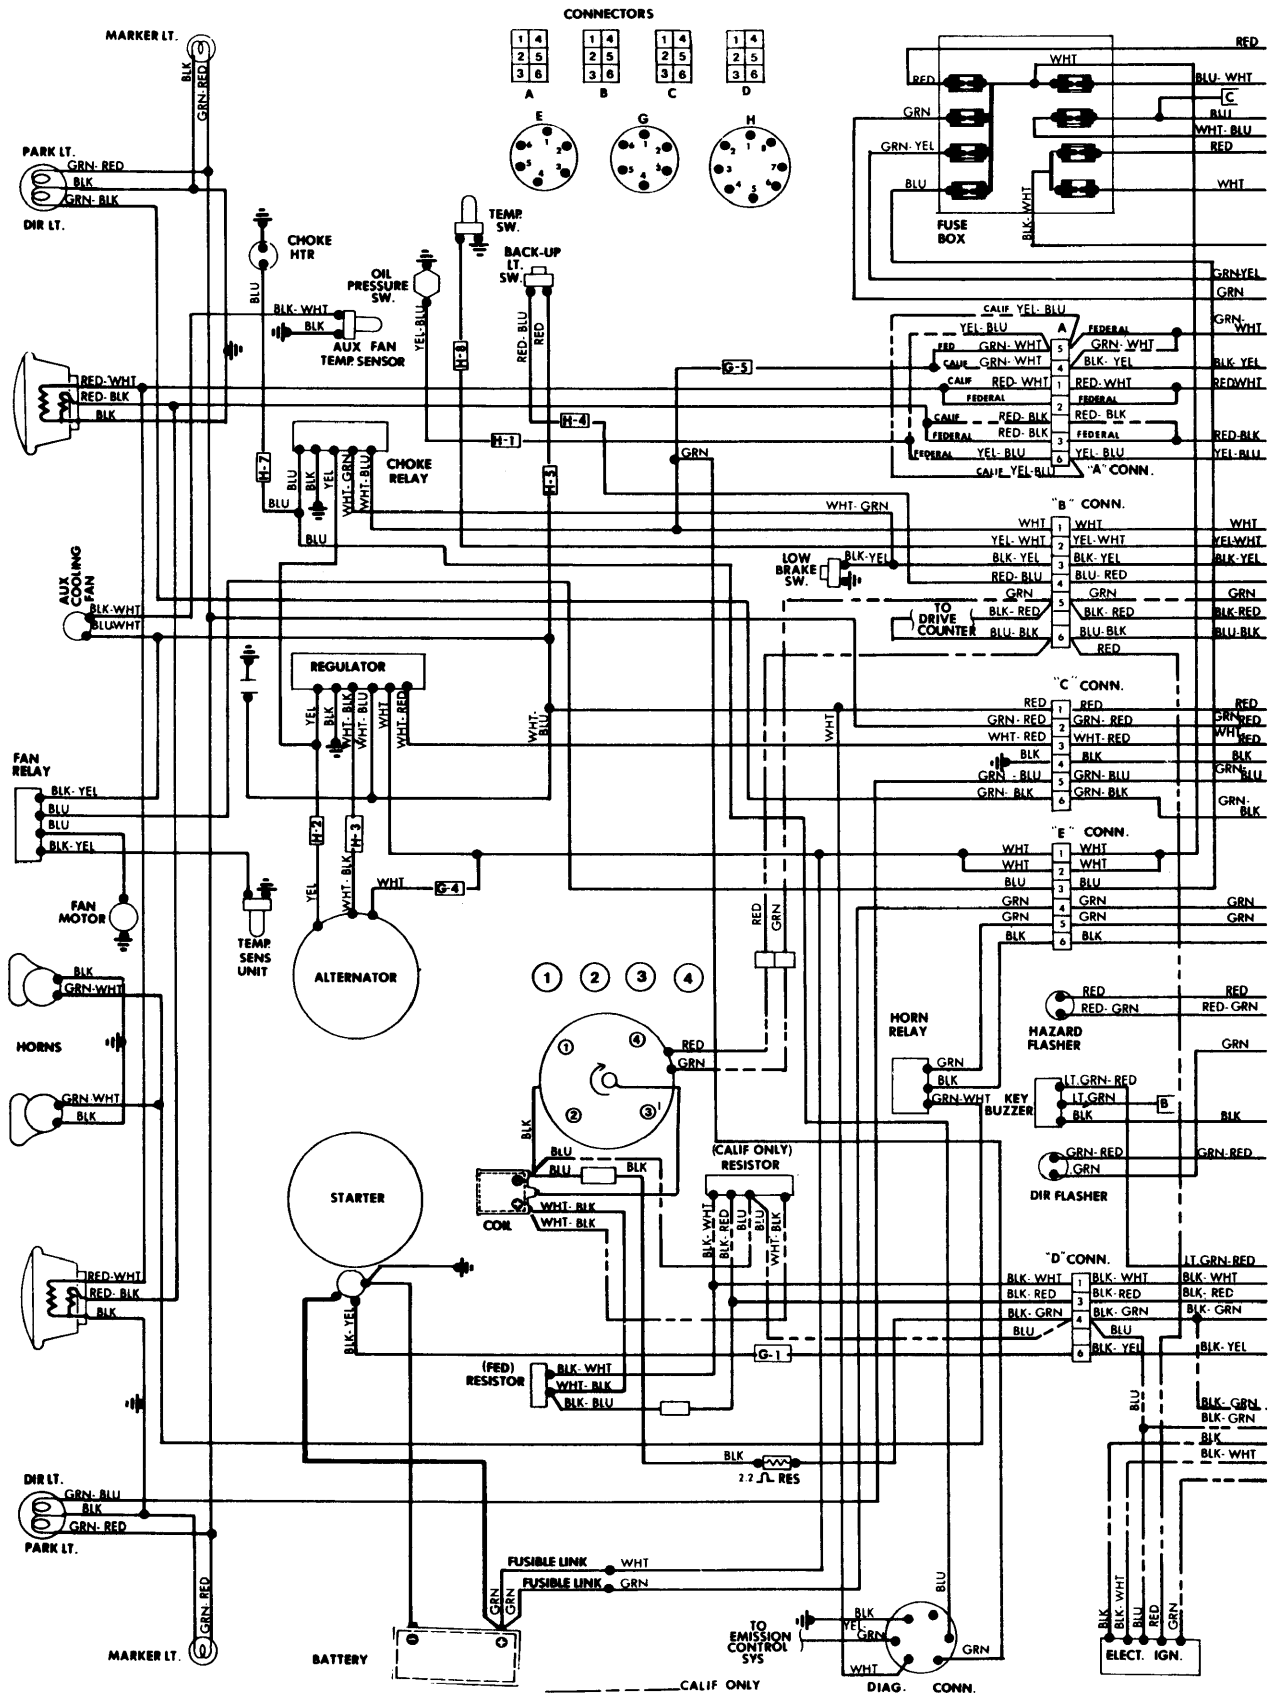

1976 Datsun

**LEGEND
ACCESSORY POWER FEED**

- B. SEAT BELT WARNING SYSTEM
- C. REAR WINDOW DEFROSTER (GRID)
- D. WIPER/WASHER SYSTEM (WINDSHIELD)